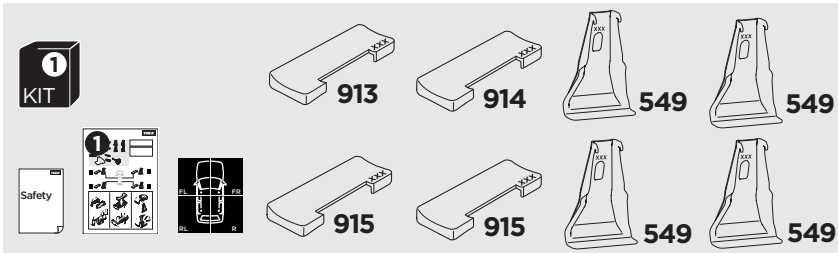

1

Kit 145324

FORD Ranger Crew Cab, 4-dr Pickup, 23-/*24-
FORD Ranger Raptor Crew Cab, 4-dr Pickup, 23-/*24-
FORD Ranger Super Cab, 4-dr Pickup, 23-/*24-
VOLKSWAGEN Amarok, 4-dr Pickup, 23-

*North America

ISO 11154-E

 THULE WingBar Evo  THULE WingBar Edge  THULE WingBar  THULE SquareBar Evo	Evo Y (scale)	Edge Y (scale)
FORD Ranger Crew Cab, 4-dr Pickup, 23-/*24-	48	A
FORD Ranger Raptor Crew Cab, 4-dr Pickup, 23-/*24-	48	A
FORD Ranger Super Cab, 4-dr Pickup, 23-/*24-	48	A
VOLKSWAGEN Amarok, 4-dr Pickup, 23-	48	A

 THULE ProBar Evo  THULE SlideBar Evo	Y (mm/inch)
FORD Ranger Crew Cab, 4-dr Pickup, 23-/*24-	1131 mm / 44 1/2"
FORD Ranger Raptor Crew Cab, 4-dr Pickup, 23-/*24-	1131 mm / 44 1/2"
FORD Ranger Super Cab, 4-dr Pickup, 23-/*24-	1131 mm / 44 1/2"
VOLKSWAGEN Amarok, 4-dr Pickup, 23-	1131 mm / 44 1/2"

	W (mm/inch)	Z (mm/inch)
FORD Ranger Crew Cab, 4-dr Pickup, 23-/*24-	700 mm / 27 1/2"	310 mm / 12 1/4"
FORD Ranger Raptor Crew Cab, 4-dr Pickup, 23-/*24-	700 mm / 27 1/2"	310 mm / 12 1/4"
FORD Ranger Super Cab, 4-dr Pickup, 23-/*24-	600 mm / 23 5/8"	310 mm / 12 1/4"
VOLKSWAGEN Amarok, 4-dr Pickup, 23-	700 mm / 27 1/2"	310 mm / 12 1/4"