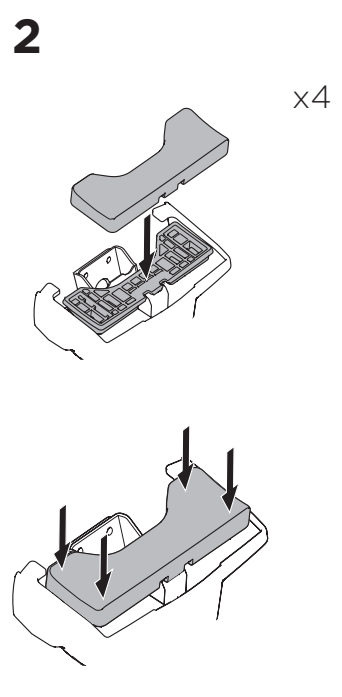

1

Kit 145324

FORD Ranger Crew Cab, 4-dr Pickup, 23-/*24-
FORD Ranger Raptor Crew Cab, 4-dr Pickup, 23-/*24-
FORD Ranger Super Cab, 4-dr Pickup, 23-/*24-
VOLKSWAGEN Amarok, 4-dr Pickup, 23-

*North America

ISO 11154-E

 THULE WingBar Evo  THULE WingBar Edge  THULE WingBar  THULE SquareBar Evo	Evo Y (scale)	Edge Y (scale)
FORD Ranger Crew Cab, 4-dr Pickup, 23-/*24-	48	A
FORD Ranger Raptor Crew Cab, 4-dr Pickup, 23-/*24-	48	A
FORD Ranger Super Cab, 4-dr Pickup, 23-/*24-	48	A
VOLKSWAGEN Amarok, 4-dr Pickup, 23-	48	A

 THULE ProBar Evo  THULE SlideBar Evo	Y (mm/inch)
FORD Ranger Crew Cab, 4-dr Pickup, 23-/*24-	1131 mm / 44 1/2"
FORD Ranger Raptor Crew Cab, 4-dr Pickup, 23-/*24-	1131 mm / 44 1/2"
FORD Ranger Super Cab, 4-dr Pickup, 23-/*24-	1131 mm / 44 1/2"
VOLKSWAGEN Amarok, 4-dr Pickup, 23-	1131 mm / 44 1/2"

	W (mm/inch)	Z (mm/inch)
FORD Ranger Crew Cab, 4-dr Pickup, 23-/*24-	700 mm / 27 1/2"	310 mm / 12 1/4"
FORD Ranger Raptor Crew Cab, 4-dr Pickup, 23-/*24-	700 mm / 27 1/2"	310 mm / 12 1/4"
FORD Ranger Super Cab, 4-dr Pickup, 23-/*24-	600 mm / 23 5/8"	310 mm / 12 1/4"
VOLKSWAGEN Amarok, 4-dr Pickup, 23-	700 mm / 27 1/2"	310 mm / 12 1/4"