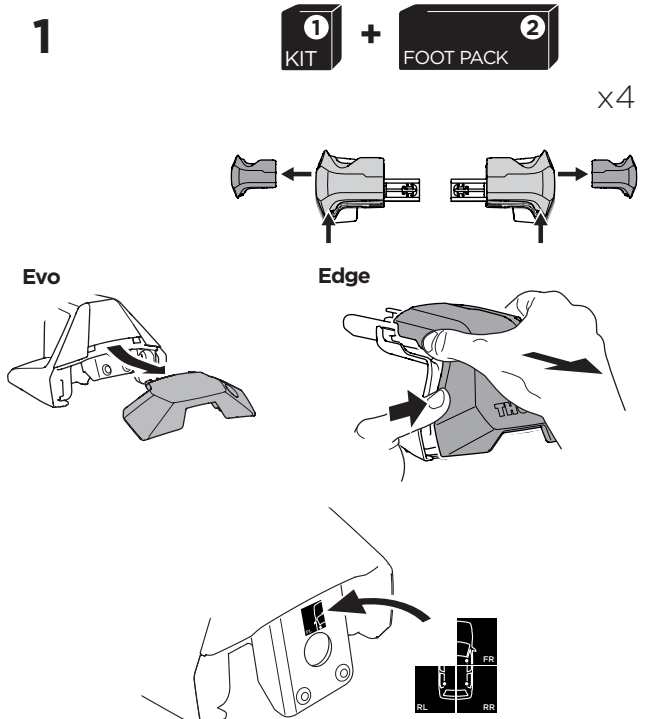

1

Kit 145324

FORD Ranger Crew Cab, 4-dr Pickup, 23-/*24-
FORD Ranger Raptor Crew Cab, 4-dr Pickup, 23-/*24-
FORD Ranger Super Cab, 4-dr Pickup, 23-/*24-
VOLKSWAGEN Amarok, 4-dr Pickup, 23-

*North America

ISO 11154-E

 THULE WingBar Evo  THULE WingBar Edge  THULE WingBar  THULE SquareBar Evo	Evo Y (scale)	Edge Y (scale)
FORD Ranger Crew Cab, 4-dr Pickup, 23-/*24-	48	A
FORD Ranger Raptor Crew Cab, 4-dr Pickup, 23-/*24-	48	A
FORD Ranger Super Cab, 4-dr Pickup, 23-/*24-	48	A
VOLKSWAGEN Amarok, 4-dr Pickup, 23-	48	A