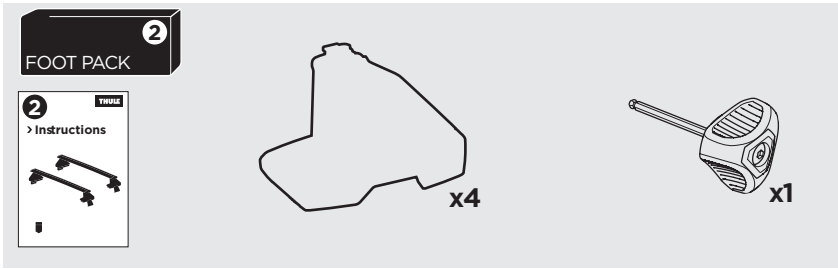

1

Kit 145324

FORD Ranger Crew Cab, 4-dr Pickup, 23-/*24-
FORD Ranger Raptor Crew Cab, 4-dr Pickup, 23-/*24-
FORD Ranger Super Cab, 4-dr Pickup, 23-/*24-
VOLKSWAGEN Amarok, 4-dr Pickup, 23-

*North America

ISO 11154-E

 THULE WingBar Evo  THULE WingBar Edge  THULE WingBar  THULE SquareBar Evo	Evo Y (scale)	Edge Y (scale)
FORD Ranger Crew Cab, 4-dr Pickup, 23-/*24-	48	A
FORD Ranger Raptor Crew Cab, 4-dr Pickup, 23-/*24-	48	A
FORD Ranger Super Cab, 4-dr Pickup, 23-/*24-	48	A
VOLKSWAGEN Amarok, 4-dr Pickup, 23-	48	A

 THULE ProBar Evo  THULE SlideBar Evo	Y (mm/inch)
FORD Ranger Crew Cab, 4-dr Pickup, 23-/*24-	1131 mm / 44 1/2"
FORD Ranger Raptor Crew Cab, 4-dr Pickup, 23-/*24-	1131 mm / 44 1/2"
FORD Ranger Super Cab, 4-dr Pickup, 23-/*24-	1131 mm / 44 1/2"
VOLKSWAGEN Amarok, 4-dr Pickup, 23-	1131 mm / 44 1/2"