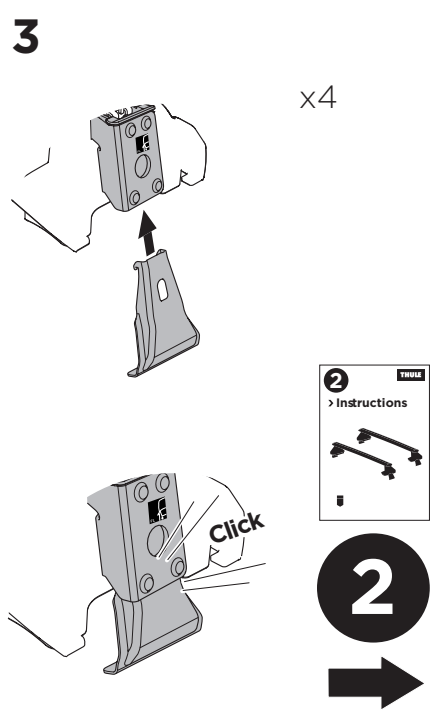

ISO 11154-E

 THULE WingBar Evo  THULE WingBar Edge  THULE WingBar  THULE SquareBar Evo	Evo Y (scale)	Edge Y (scale)
FORD Ranger Crew Cab, 4-dr Pickup, 23-/*24-	48	A
FORD Ranger Raptor Crew Cab, 4-dr Pickup, 23-/*24-	48	A
FORD Ranger Super Cab, 4-dr Pickup, 23-/*24-	48	A
VOLKSWAGEN Amarok, 4-dr Pickup, 23-	48	A

 THULE ProBar Evo  THULE SlideBar Evo	Y (mm/inch)
FORD Ranger Crew Cab, 4-dr Pickup, 23-/*24-	1131 mm / 44 1/2"
FORD Ranger Raptor Crew Cab, 4-dr Pickup, 23-/*24-	1131 mm / 44 1/2"
FORD Ranger Super Cab, 4-dr Pickup, 23-/*24-	1131 mm / 44 1/2"
VOLKSWAGEN Amarok, 4-dr Pickup, 23-	1131 mm / 44 1/2"