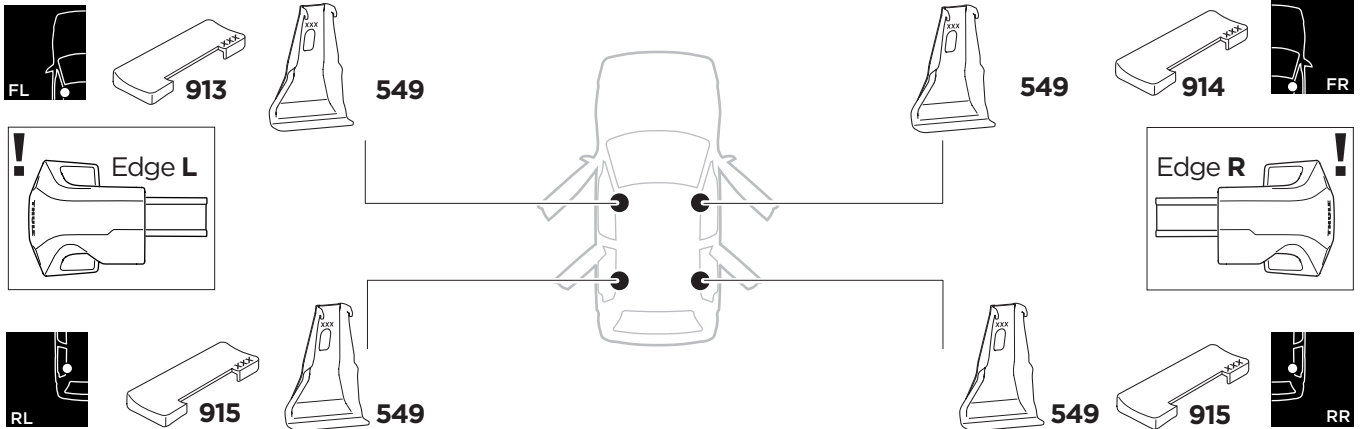

1

Kit 145324

FORD Ranger Crew Cab, 4-dr Pickup, 23-/*24-
FORD Ranger Raptor Crew Cab, 4-dr Pickup, 23-/*24-
FORD Ranger Super Cab, 4-dr Pickup, 23-/*24-
VOLKSWAGEN Amarok, 4-dr Pickup, 23-

*North America

ISO 11154-E

 THULE WingBar Evo  THULE WingBar Edge  THULE WingBar  THULE SquareBar Evo	Evo Y (scale)	Edge Y (scale)
FORD Ranger Crew Cab, 4-dr Pickup, 23-/*24-	48	A
FORD Ranger Raptor Crew Cab, 4-dr Pickup, 23-/*24-	48	A
FORD Ranger Super Cab, 4-dr Pickup, 23-/*24-	48	A
VOLKSWAGEN Amarok, 4-dr Pickup, 23-	48	A

 THULE ProBar Evo  THULE SlideBar Evo	Y (mm/inch)
FORD Ranger Crew Cab, 4-dr Pickup, 23-/*24-	1131 mm / 44 1/2"
FORD Ranger Raptor Crew Cab, 4-dr Pickup, 23-/*24-	1131 mm / 44 1/2"
FORD Ranger Super Cab, 4-dr Pickup, 23-/*24-	1131 mm / 44 1/2"
VOLKSWAGEN Amarok, 4-dr Pickup, 23-	1131 mm / 44 1/2"

	W (mm/inch)	Z (mm/inch)
FORD Ranger Crew Cab, 4-dr Pickup, 23-/*24-	700 mm / 27 1/2"	310 mm / 12 1/4"
FORD Ranger Raptor Crew Cab, 4-dr Pickup, 23-/*24-	700 mm / 27 1/2"	310 mm / 12 1/4"
FORD Ranger Super Cab, 4-dr Pickup, 23-/*24-	600 mm / 23 5/8"	310 mm / 12 1/4"
VOLKSWAGEN Amarok, 4-dr Pickup, 23-	700 mm / 27 1/2"	310 mm / 12 1/4"