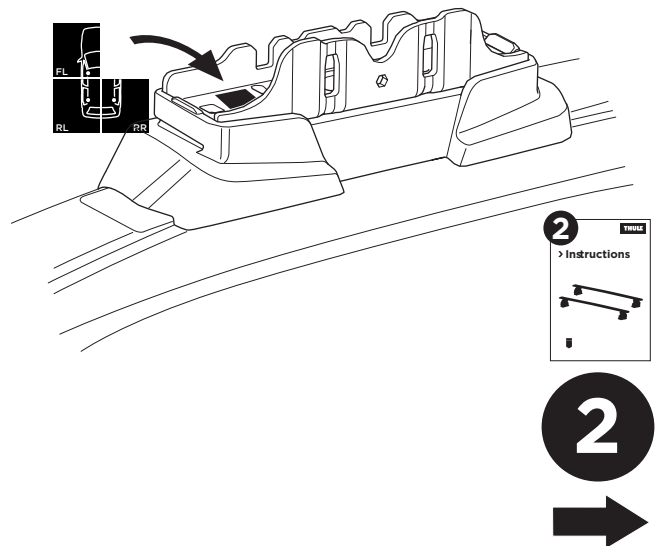

1

Kit 187055
 SUZUKI Across, 5-dr SUV, 21-
 TOYOTA RAV4, 4-dr SUV, 19-

ISO 11154-E

This kit is only for vehicles with fixpoint mounting.

3

4

5

6