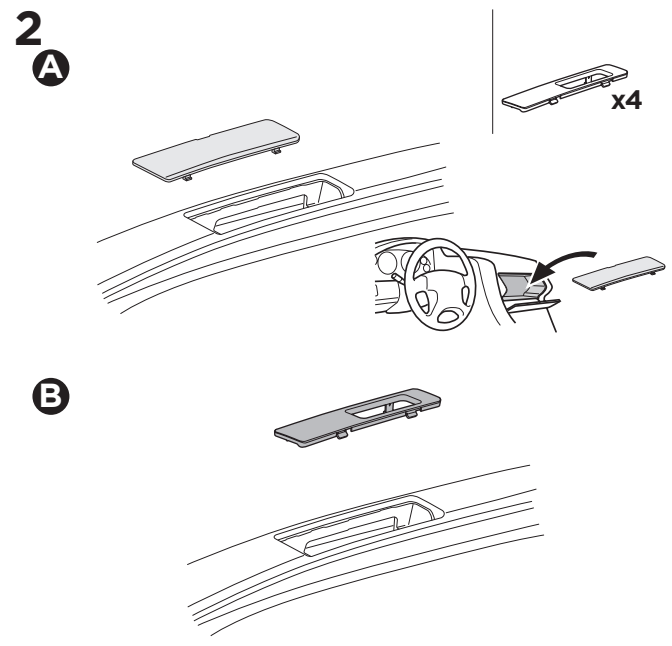

1

Kit 187055
 SUZUKI Across, 5-dr SUV, 21-
 TOYOTA RAV4, 4-dr SUV, 19-

ISO 11154-E

This kit is only for vehicles with fixpoint mounting.

3

4

5

6