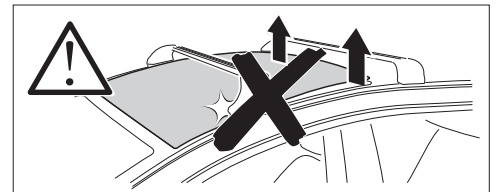

1

Kit 187055
 SUZUKI Across, 5-dr SUV, 21-
 TOYOTA RAV4, 4-dr SUV, 19-

ISO 11154-E

This kit is only for vehicles with fixpoint mounting.

3

4

5

6