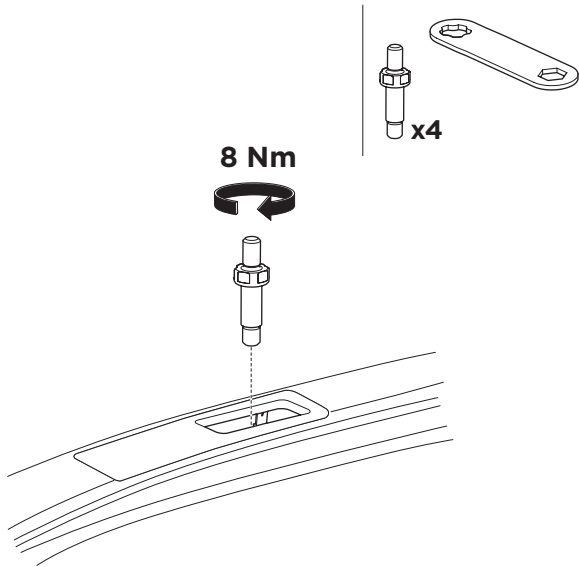

1

Kit 187055
 SUZUKI Across, 5-dr SUV, 21-
 TOYOTA RAV4, 4-dr SUV, 19-

ISO 11154-E

This kit is only for vehicles with fixpoint mounting.

3

4

5

6