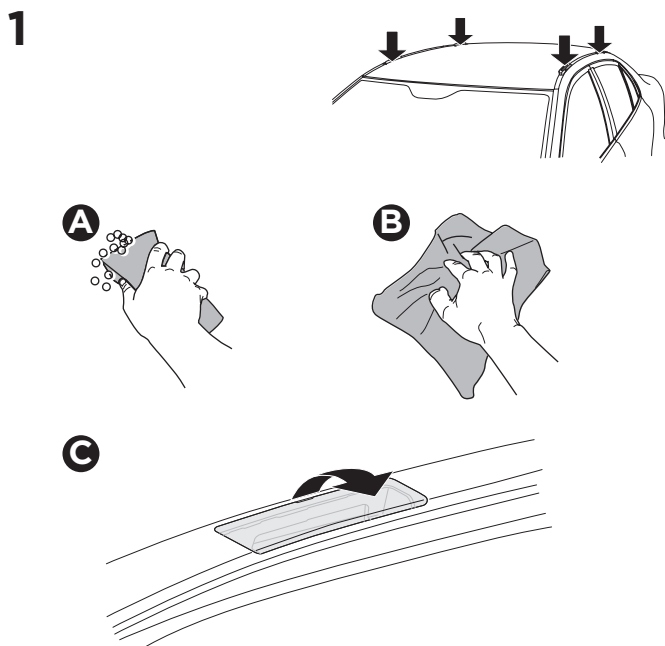

1

Kit 187055
 SUZUKI Across, 5-dr SUV, 21-
 TOYOTA RAV4, 4-dr SUV, 19-

ISO 11154-E

This kit is only for vehicles with fixpoint mounting.

3

4

5

6