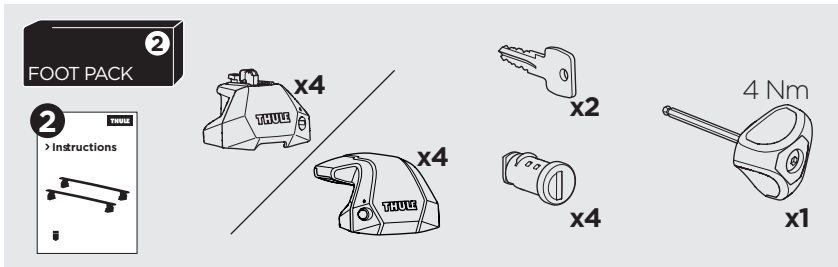

1

Kit 187055
 SUZUKI Across, 5-dr SUV, 21-
 TOYOTA RAV4, 4-dr SUV, 19-

ISO 11154-E

This kit is only for vehicles with fixpoint mounting.

3

4

5

6