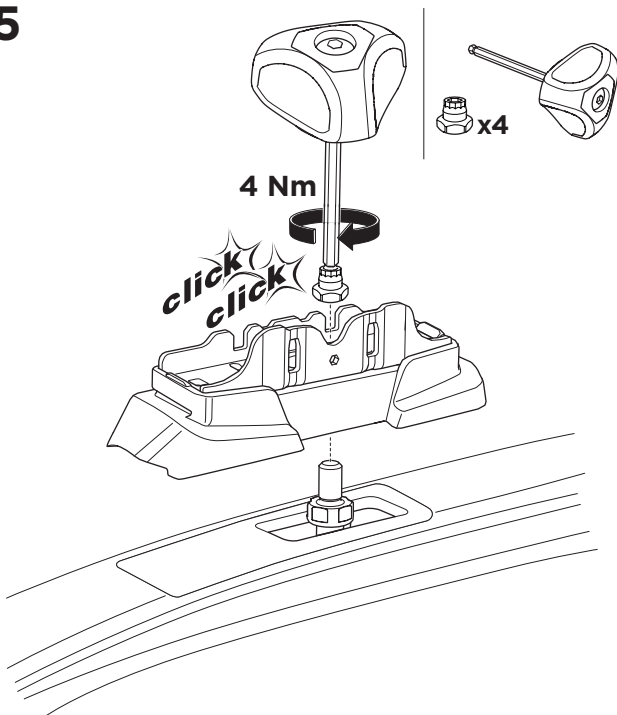

1

Kit 187055
 SUZUKI Across, 5-dr SUV, 21-
 TOYOTA RAV4, 4-dr SUV, 19-

ISO 11154-E

This kit is only for vehicles with fixpoint mounting.

3

4

5

6