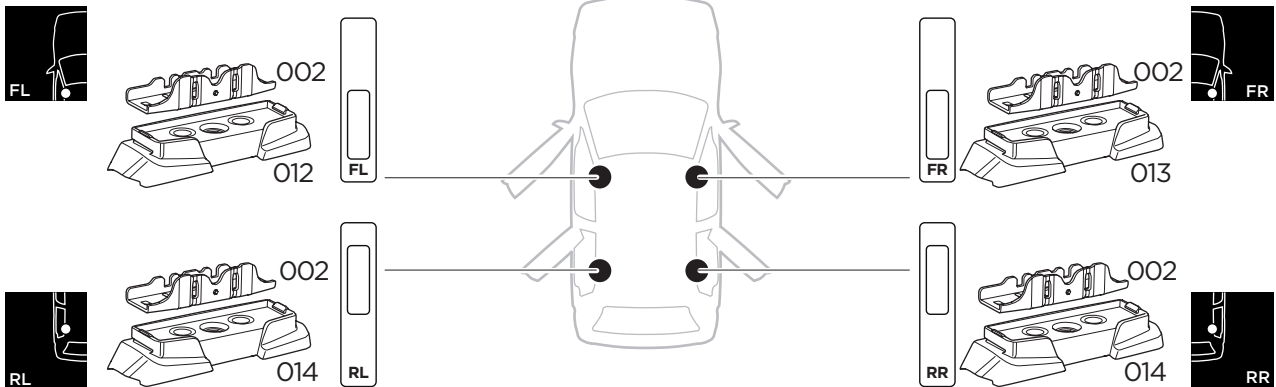

1

Kit 187055
 SUZUKI Across, 5-dr SUV, 21-
 TOYOTA RAV4, 4-dr SUV, 19-

ISO 11154-E

This kit is only for vehicles with fixpoint mounting.

3

4

5

6