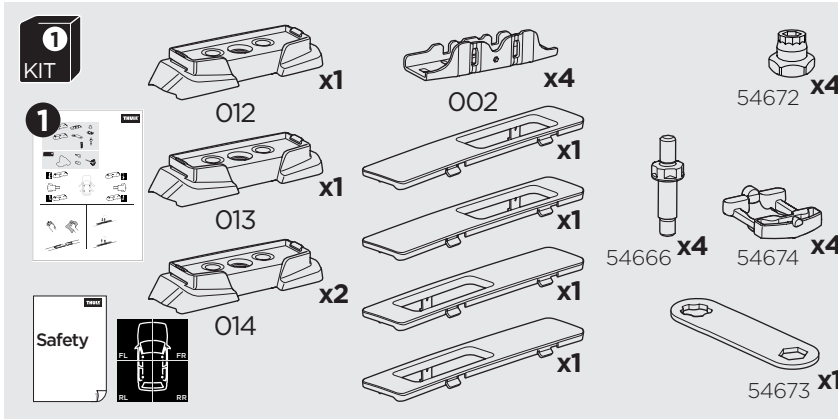

1

Kit 187055
 SUZUKI Across, 5-dr SUV, 21-
 TOYOTA RAV4, 4-dr SUV, 19-

ISO 11154-E

This kit is only for vehicles with fixpoint mounting.

3

4

5

6