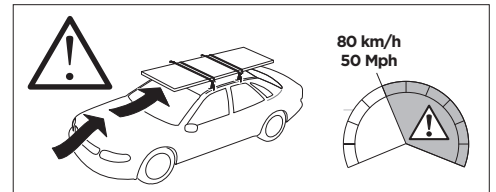

1

Kit 187055
 SUZUKI Across, 5-dr SUV, 21-
 TOYOTA RAV4, 4-dr SUV, 19-

ISO 11154-E

This kit is only for vehicles with fixpoint mounting.

3

4

5

6