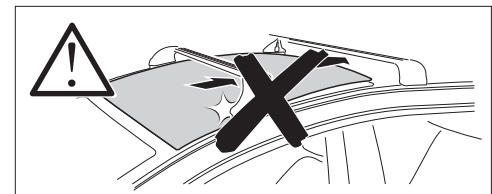

1

Kit 186167

MAZDA CX-70, 5-dr SUV, 25-
MAZDA CX-80, 5-dr SUV, 24-
MAZDA CX-90, 5-dr SUV, 24-

ISO 11154-E

This kit is only for vehicles with flush railing.

1 KIT Safety

008 x4   081 x4   081 x4   Spare Part 54201 x4

Max: 75 kg / 165 lbs

Max 130 km/h / 80 Mph

2 FOOT PACK

4 Nm x1

80 km/h / 50 Mph