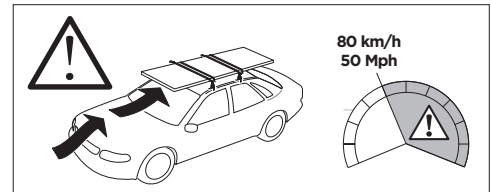

1

Kit 187006

MAZDA CX-5, 5-dr SUV, 12-17
MAZDA CX-9, 5-dr SUV, 07-

ISO 11154-E

This kit is only for vehicles with fixpoint mounting.

3

4

5