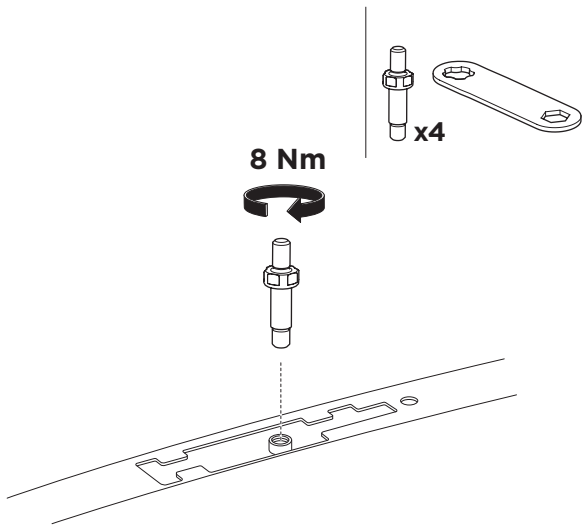

1

Kit 187006

MAZDA CX-5, 5-dr SUV, 12-17
MAZDA CX-9, 5-dr SUV, 07-

ISO 11154-E

This kit is only for vehicles with fixpoint mounting.

3

4

5