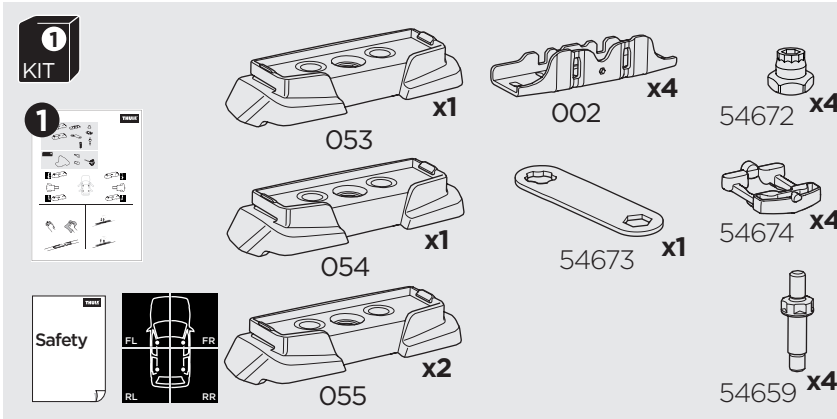

1

Kit 187006

MAZDA CX-5, 5-dr SUV, 12-17
MAZDA CX-9, 5-dr SUV, 07-

ISO 11154-E

This kit is only for vehicles with fixpoint mounting.

3

4

5