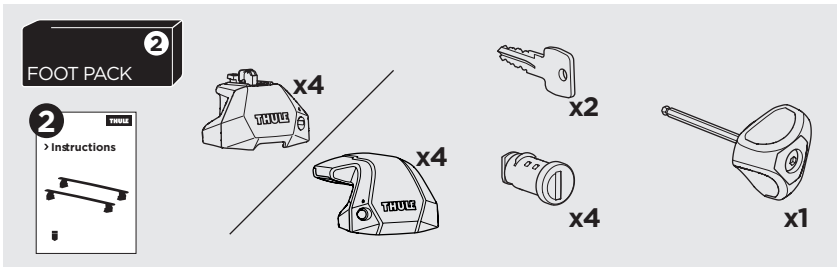

1

Kit 187006

MAZDA CX-5, 5-dr SUV, 12-17
MAZDA CX-9, 5-dr SUV, 07-

ISO 11154-E

This kit is only for vehicles with fixpoint mounting.

3

4

5