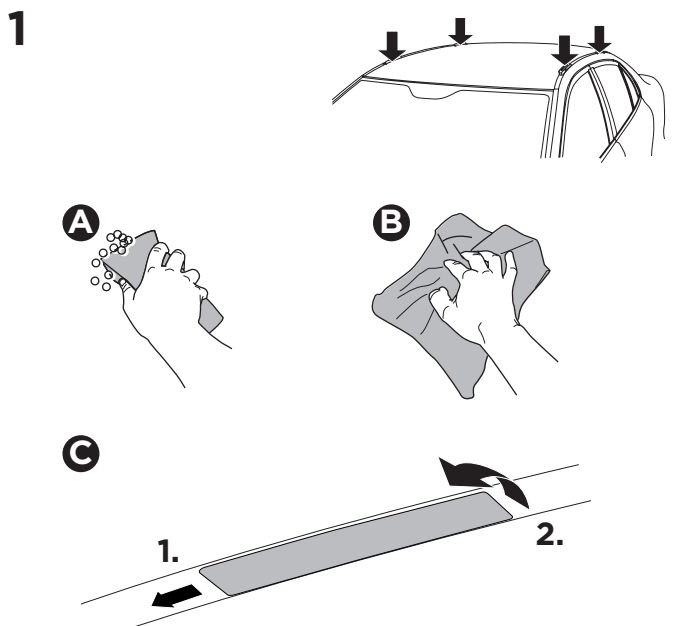

1

Kit 187006

MAZDA CX-5, 5-dr SUV, 12-17
MAZDA CX-9, 5-dr SUV, 07-

ISO 11154-E

This kit is only for vehicles with fixpoint mounting.

3

4

5