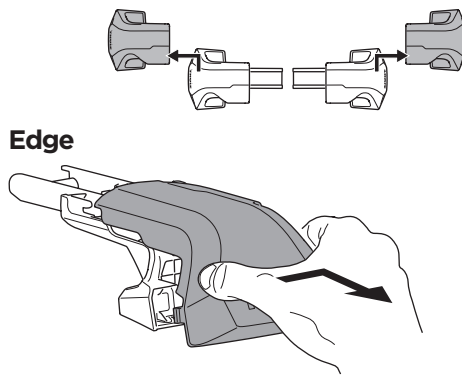

1

Kit 186069

HONDA CR-V, 5-dr SUV, 12-16* / 12-18

*North America

ISO 11154-E

This kit is only for vehicles with flush railing.

1 KIT + **2** FOOT PACK

1

Evo

Edge

2

3

4

5

2 THULE
> Instructions

2