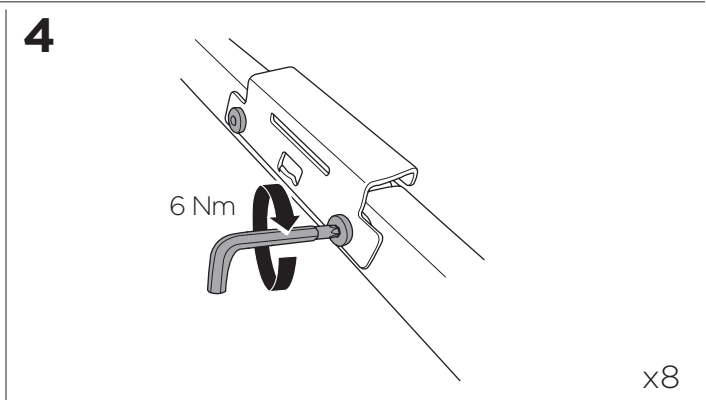

1

Kit 186069

HONDA CR-V, 5-dr SUV, 12-16* / 12-18

*North America

ISO 11154-E

This kit is only for vehicles with flush railing.

1 KIT + **2** FOOT PACK

1

Evo

Edge

2

3

4

5

2 THULE
> Instructions

2