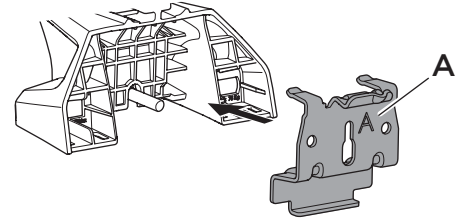

1

Kit 186069

HONDA CR-V, 5-dr SUV, 12-16* / 12-18

*North America

ISO 11154-E

This kit is only for vehicles with flush railing.

1 KIT + **2** FOOT PACK

1

Evo

Edge

2

3

4

5

2 THULE
> Instructions

2