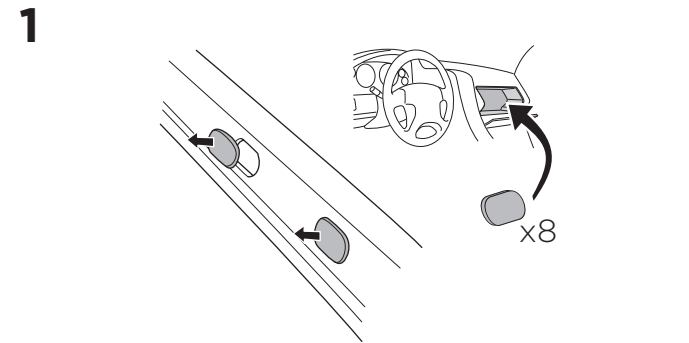

1

Kit 186069

HONDA CR-V, 5-dr SUV, 12-16* / 12-18

*North America

ISO 11154-E

This kit is only for vehicles with flush railing.

1 KIT + **2** FOOT PACK

1

Evo

Edge

2

3

4

5

2 THULE
> Instructions

2