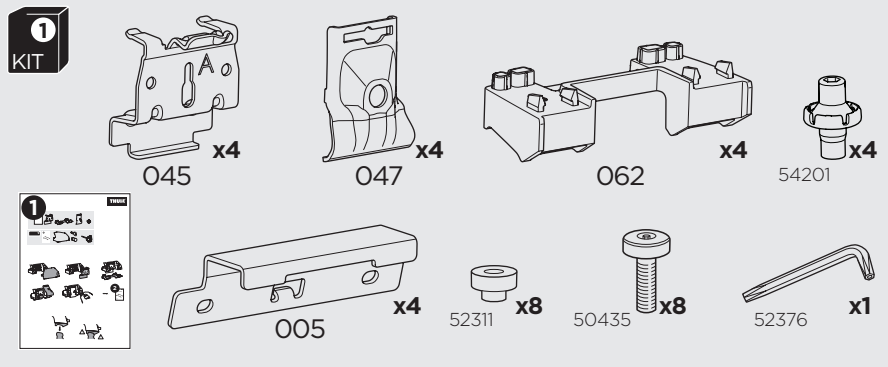

1

Kit 186069

HONDA CR-V, 5-dr SUV, 12-16* / 12-18

*North America

ISO 11154-E

This kit is only for vehicles with flush railing.

1 KIT + **2** FOOT PACK

1

Evo

Edge

2

3

4

5

2 THULE
> Instructions

2