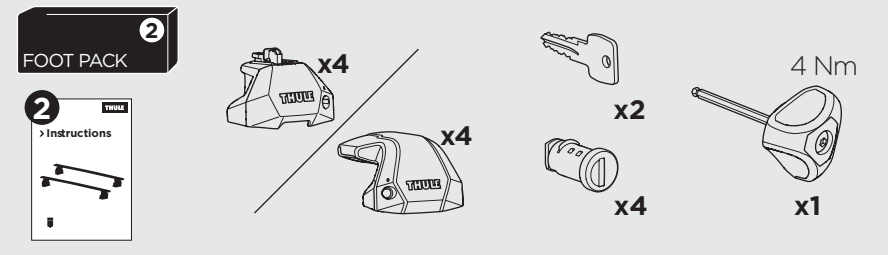

1

Kit 186069

HONDA CR-V, 5-dr SUV, 12-16* / 12-18

*North America

ISO 11154-E

This kit is only for vehicles with flush railing.

1 KIT + **2** FOOT PACK

1

Evo

Edge

2

3

4

5

2 THULE
> Instructions

2