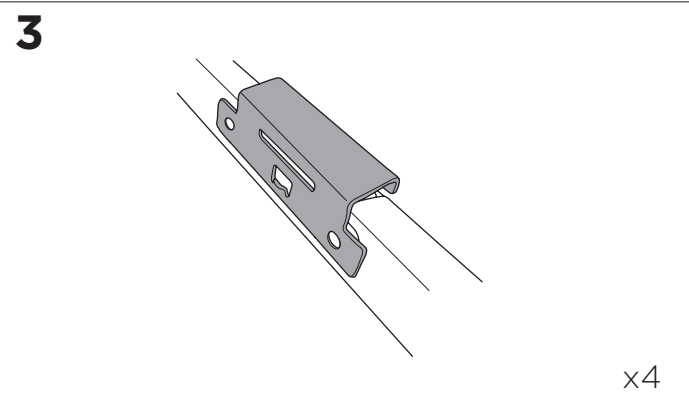

1

Kit 186069

HONDA CR-V, 5-dr SUV, 12-16* / 12-18

*North America

ISO 11154-E

This kit is only for vehicles with flush railing.

1 KIT + **2** FOOT PACK

1

Evo

Edge

2

3

4

5

2 THULE
> Instructions

2