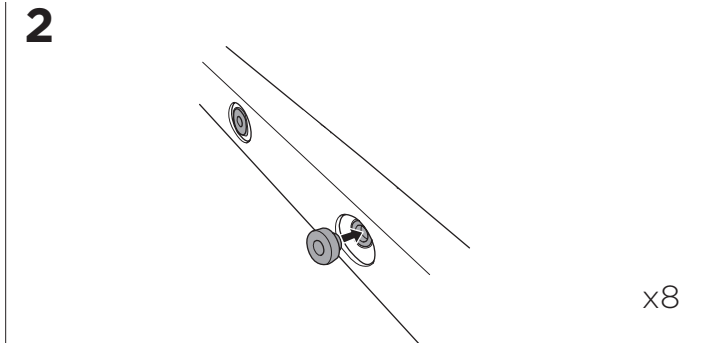

1

Kit 186069

HONDA CR-V, 5-dr SUV, 12-16* / 12-18

*North America

ISO 11154-E

This kit is only for vehicles with flush railing.

1 KIT + **2** FOOT PACK

1

Evo

Edge

2

3

4

5

2 THULE
> Instructions

2