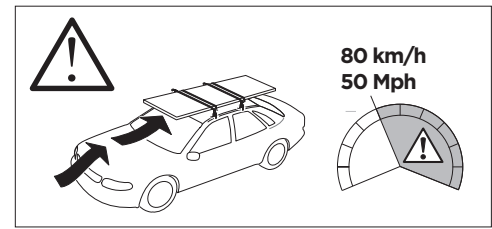

1

Kit 186069

HONDA CR-V, 5-dr SUV, 12-16* / 12-18

*North America

ISO 11154-E

This kit is only for vehicles with flush railing.

1 KIT + **2** FOOT PACK

1