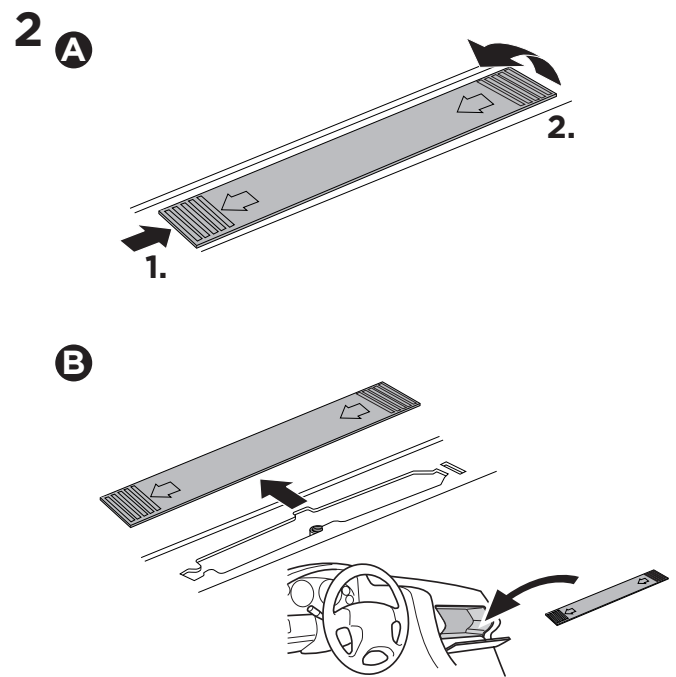

1

Kit 187186

MAZDA CX-60, 5-dr SUV, 22-

This kit is only for vehicles with fixpoint mounting.

Bring your life
thule.com