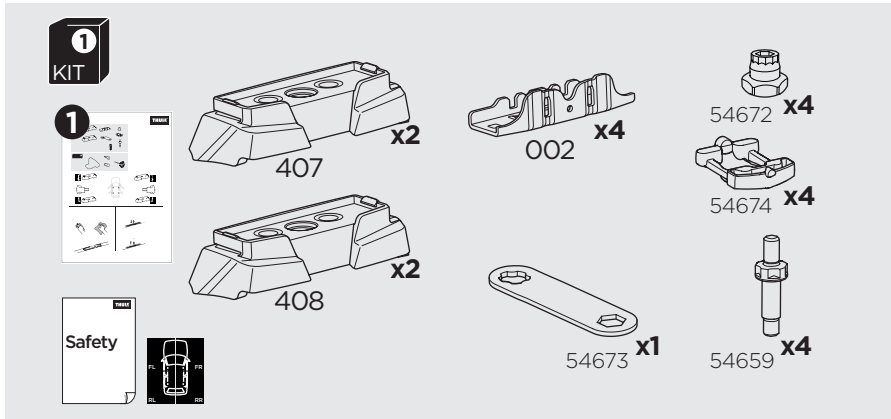

1

Kit 187186

MAZDA CX-60, 5-dr SUV, 22-

This kit is only for vehicles with fixpoint mounting.

Bring your life
thule.com