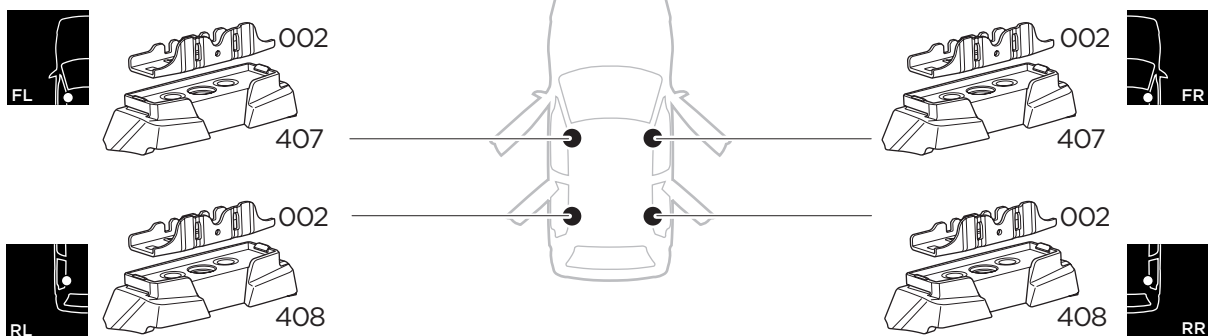

1

Kit 187186

MAZDA CX-60, 5-dr SUV, 22-

This kit is only for vehicles with fixpoint mounting.

Bring your life
thule.com