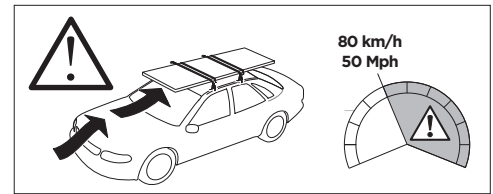

1

Kit 187186

MAZDA CX-60, 5-dr SUV, 22-

This kit is only for vehicles with fixpoint mounting.

Bring your life
thule.com