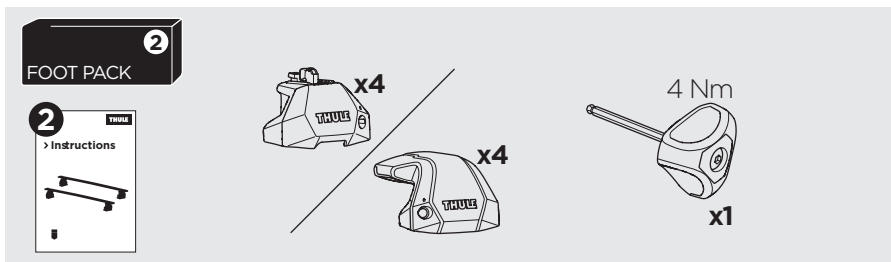

1

Kit 187186

MAZDA CX-60, 5-dr SUV, 22-

This kit is only for vehicles with fixpoint mounting.

Bring your life
thule.com