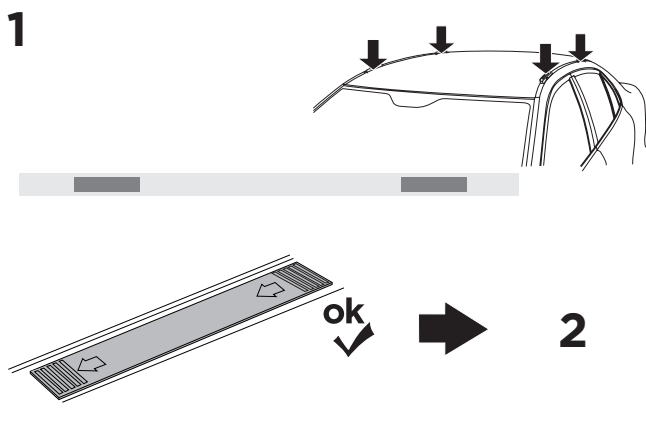

1

Kit 187186

MAZDA CX-60, 5-dr SUV, 22-

This kit is only for vehicles with fixpoint mounting.

Bring your life
thule.com