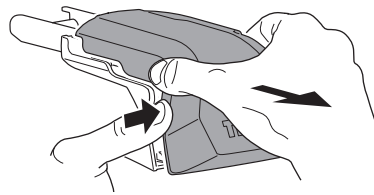

1

Kit 186176

ISUZU MU-X, 5-dr SUV, 20-

ISO 11154-E

This kit is only for vehicles with flush railing.

1

Evo

Edge