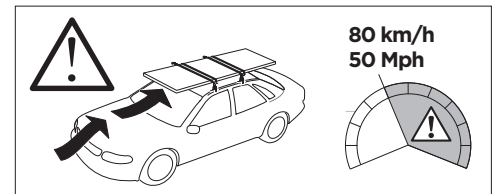

1

Kit 186176

ISUZU MU-X, 5-dr SUV, 20-

ISO 11154-E

This kit is only for vehicles with flush railing.

1

Evo

Edge