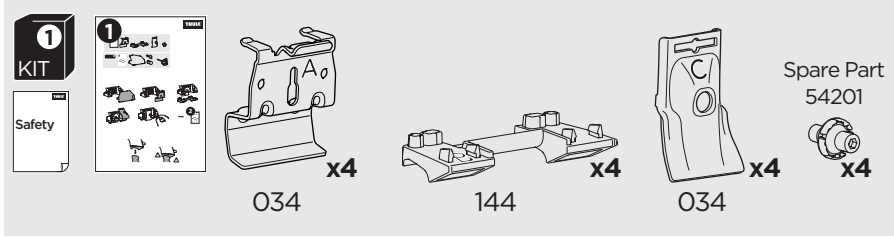

1

Kit 186176

ISUZU MU-X, 5-dr SUV, 20-

ISO 11154-E

This kit is only for vehicles with flush railing.

1

Evo

Edge