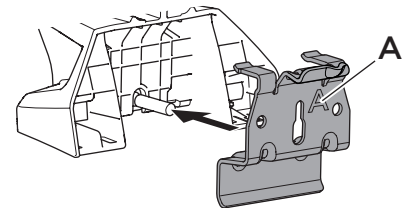

1

Kit 186176

ISUZU MU-X, 5-dr SUV, 20-

ISO 11154-E

This kit is only for vehicles with flush railing.

1

Evo

Edge

2

3

4

5

2