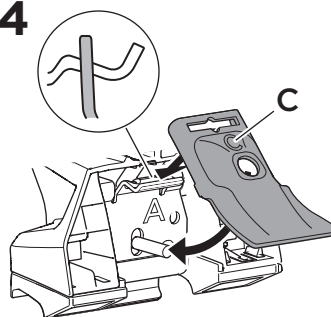

1

Kit 186176

ISUZU MU-X, 5-dr SUV, 20-

ISO 11154-E

This kit is only for vehicles with flush railing.

1

Evo

Edge

2

3

4

5

2